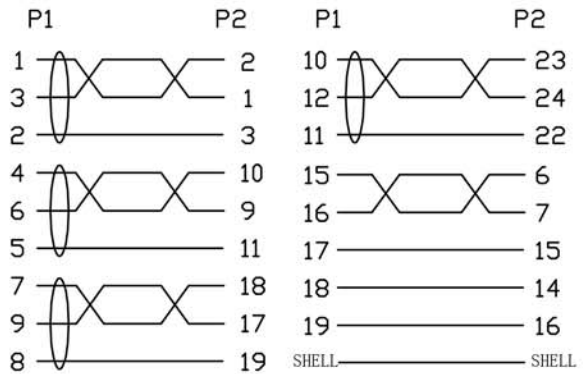

NOTES:

- 1:100% short,open and miss wire test.
- 2:Cable marking:AWM STYLE 20276 VW-1 80°C 30V  
DVI Cable RoHS & REACH Compliant

PIN OUT

⑦	OUTER MOULDED	BLACK 45P PVC	0.048	KG
⑥	INNER MOULDED	LDPE	0.021	KG
⑤	FERRITE CORE	F5B:RH12*20*8.0	2	PCS
④	SCREW	#4-40UNC 2.3*45.5MM,BLACK PVC	2	PCS
③	CONNECTOR	DVI 18+1/M BLACK INSULATOR,GOLD PLATED SHELL,GOLD PLATED PIN	1	PCS
②	CONNECTOR	HDMI A TYPE/M BLACK INSULATOR,GOLD PLATED SHELL,GOLD PLATED PIN	1	PCS
①	CABLE	(1P*30AWG 1/0.254BC+D+FAM)*4C+1P*30AWG 1/0.254BC+3C*30AWG 1/0.254BC+AL+D 30AWG 1/0.254 BC+B(16/5/0.12ALM),JACKET:BLACK PVC.OD:6.0±0.15MM	L	M
NO.	MATERIAL	DESCRIPTION	QTY.	UNIT

Ltemref	Quantity	Title/Name,designation,material,dimension etc			Article No./Reference
Designed by	Checked by	Approved by - date JUL 27.2015	File name DVI 18+1 TO HDMI	Date JUL 27.2015	Scale FREE
ANGLE:	HDMI MALE TO DVI-D MALE CABLE,BLACK,5M				
UNIT:MM	26-1686	Edition 1	Sheet 1/1		