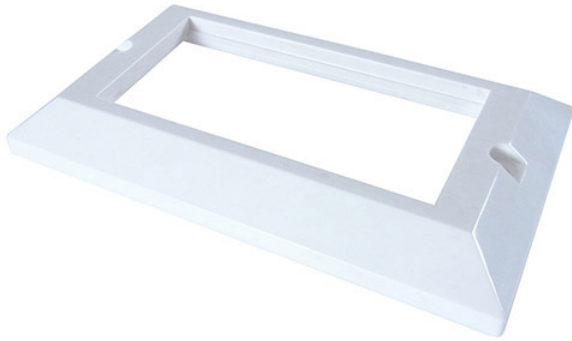

## **AV Double Faceplate - 4 Module 146 x 86mm Bevelled Edge - White**

Brand: **connektgear**  
Code: 20-0003  
Box Qty: 300

### **Why do you need it?**

You need a double bevelled edge faceplate as part of your AV install, and by using this faceplate, you ensure that you have installed a quality system.

### **What does it do?**

The double faceplate will hold up to four snap-in modules and can be fixed onto a standard double back box; it is an easy set up with no soldering or wiring required. As part of the AV Modular Range this faceplate will help conceal your cables to keep everything simple, neat and tidy.

## Product Details

- The Universal AV Snap-in Modular Range is ideal for installing and concealing AV cables within walls or trunking.
- You have the freedom & flexibility of choosing the connection combinations you require to create your own specific set-up.
- Easy to install meaning reduced installation time and expense
- Easily upgradable - designed to future proof your system
- Lifetime warranty
  
- Barcode: 5035624024793
  
- Dimensions: 146 x 15 x 86mm (W x H x D)
- Bevelled edge style
- Colour: White
- Barcode: 5035624024793