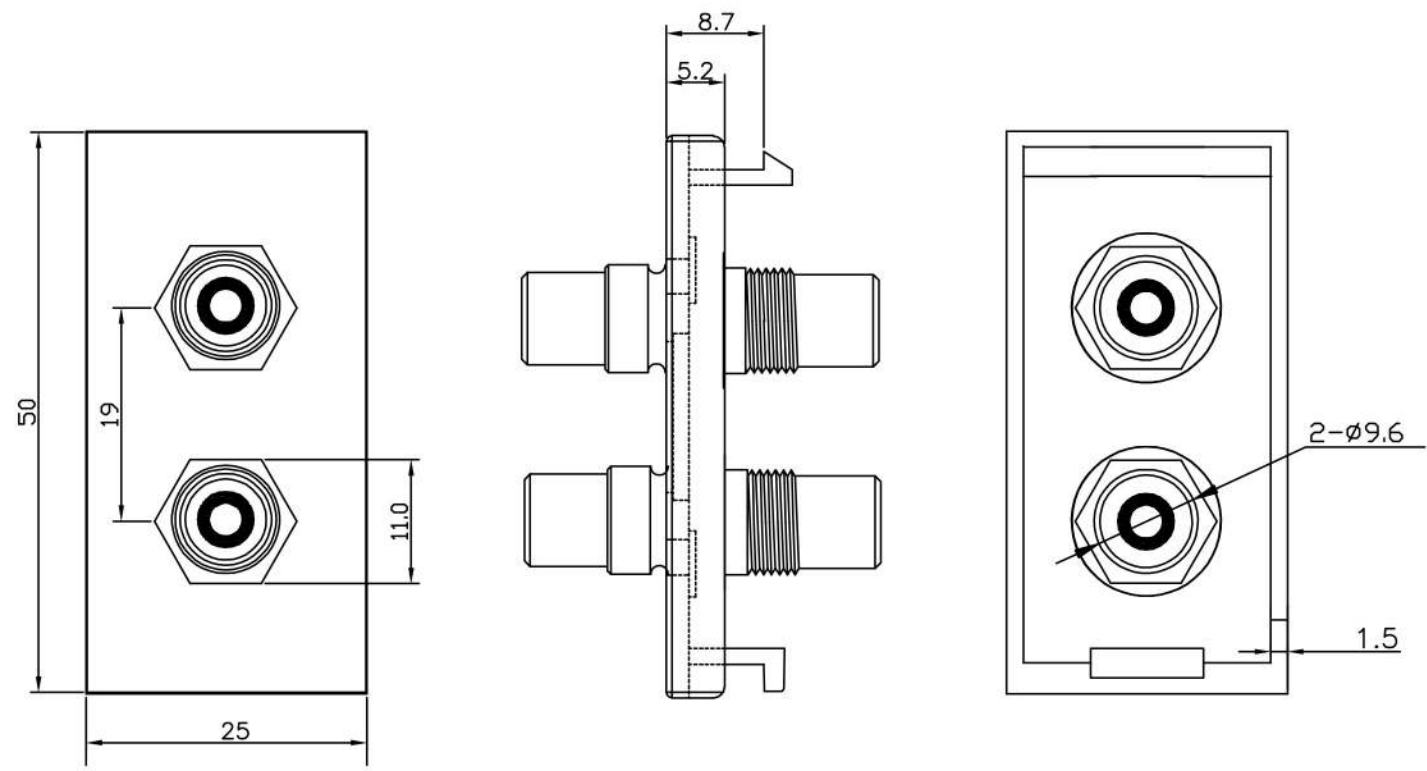

RoHS & REACH Compliant

Signature	Revision History	Date	Rev.
Lee	REV. NEW ISSUE	JUL 24 2018	00

1. 2 RCA FEMALE CONNECTOR WITH COPPER MATERIAL, GOLD PLATED, WHITE, RED COLOR.
2. RAL NO. 9003
3. ROHS & REACH COMPLIANT.

Ltemref	Quantity	Title/Name,designation,material,dimension etc			Article No./Reference	
Designed by	Checked by	Approved by - date	File name	Date	Scale	
		JUL 24 2018	2RCA TO 2RCA	JUL 24 2018	FREE	
ANGLE: 		20-0012				
UNIT:MM				Edition	Sheet	
				1	1/1	