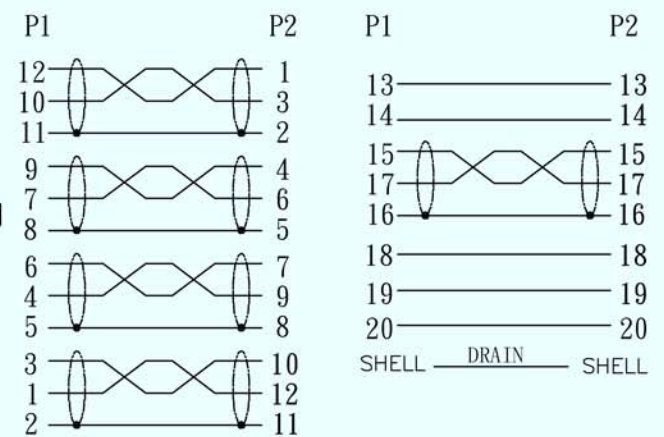

**PIN OUT**

**NOTES:**  
 1:100% short,open and miss wire test.  
 2:HD-TV:1080P,60HZ  
 3:Marking:DisplayPort Cable E\*\*\*\*\* AWM  
 STYLE 20276 80c 30V VW-1  
 4:RoHS & REACH Compliant.

NO.	MATERIAL	DESCRIPTION	QTY.	UNIT
⑦	PANEL	ABS PANEL FOR USB AF,50*25mm,Color:RAL9003	1	PCS
⑥	SCREW	THUMB SCREW #4-40*15	2	PCS
④	OUTER MOULDED	BLACK 45P PVC	0.025	KG
③	INNER MOULDED	LDPE	0.012	KG
⑤	NUT	NUT-NICKEL PLATED #4-40	2	PCS
②	CONNECTOR	DP/F(BLACK COVER),BLACK INSULATOR,GOLD PLATED PIN,NICKEL PLATED SHELL.	2	PCS
①	CABLE	28AWG:(1P*7/0.12TC+D+FAM)*5C+7/0.12TC*5C+ADB,JACKET:BLACK PVC,OD:4.8±0.2MM	350	MM

Ltemref	Quantity	Title/Name,designation,material,dimension etc	Article No./Reference		
Designed by	Checked by	Approved by - date Apr 10 2017	File name DP face Plate	Date Apr 10 2017	Scale FREE
ANGLE	DP face plate 50*25MM,WITH 0.2M CABLE				
UNIT MM	20-0014			Edition 1	Sheet 1/1