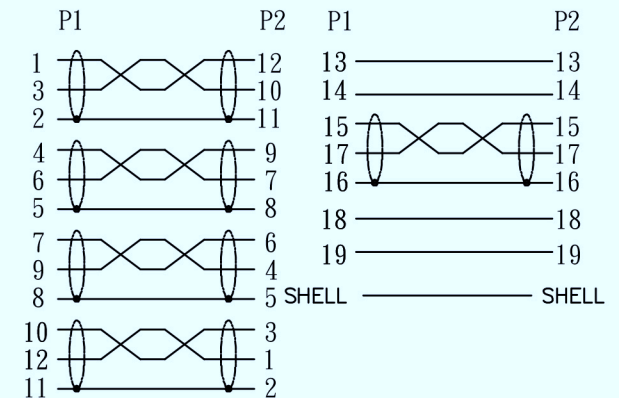

P/N	L/(MM)	T/(MM)
26-6050	5000	80

**ELECTRONIC TEST:**

- 1.OPEN/SHORT/INTERMITTENCE: 100%.
- 2.INSULATION RESISTANCE:DC300V 0.01S 5MΩ(MIN)
- 3.CONDUCTIVE RESISTANCE:3 OHM (MAX)
- 4.HD-TV:4K\*2K @60Hz 4:4:4 10bit

**PIN OUT**

⑥	DUST CAP	DP Male DUST CAP	2	PCS
⑤	MOLDED	45P BLACK PVC		G
④	MOLDED	LD-PE		G
③	OUTER COVER	DP Male Black ABS plastic shell	2	SET
②	CONNECTOR	DP 20PIN Male Gold plated	2	PCS
①	CABLE	(7/0.12TC*1P+7/0.12TC+FAM)*5+(7/0.12TC) *4C+A+DRAIN WIRE + B(80#/0.12AL-MG) black PVC JACKET,OD:7.3± 0.2MM, MARKING:DisplayPort Cable E***** 兄 AWM STYLE 20276 80℃ 30V VW-1	L	MM
NO.	MATERIAL	DESCRIPTION	QTY.	UNIT

Ltemref	Quantity	Title/Name,designation,material,dimension etc			Article No./Reference	
Designed by	Checked by	Approved by - date	File name	Date	Scale	
		07-15-2019		07-15-2019	FREE	
ANGLE:				DP-M/M CABLE 12V BLACK		
UNIT:MM				26-6050	Edition 1	Sheet 1/1