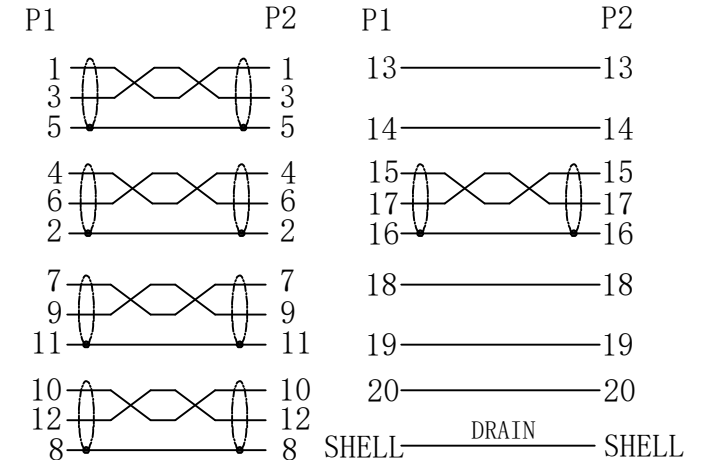

P/N	L/mm	T/mm
26-6120	2000	40
26-6130	3000	50

### PIN OUT

#### NOTES:

- RESOLUTION: 1920\*1080P@60Hz
- RoHS & REACH COMPLIANT

NO.	MATERIAL	DESCRIPTION	QTY.	UNIT
⑨	DUST CAP	DVI MALE DUST CAP	1	PCS
⑧	DUST CAP	DP MALE DUST CAP	1	PCS
⑦	PLASTIC HOOD	DP MALE BLACK PLASTIC HOOD	2	SET
⑥	MOLDED	45P BLACK PVC		G
⑤	MOLDED	LDPE		G
④	THUMB SCREW	#40-40 B-L38 PVC/BLACK	2	PCS
③	CONNECTOR	DVI (24+1) MALE, PIN PLATED GOLD, BLACK INSULATION, GOLD PLATED SHELL+IC:PS8121E	1	PCS
②	CONNECTOR	DP 20PIN MALE, PIN PLATED GOLD, BLACK INSULATION, GOLD PLATED SHELL	1	PCS
①	CABLE	[7/0.10TC*1P+D(7/0.10TC)+FAM]*5+7/0.10TC*5C+AL-FOIL+D(1/0.254BC)+B(80/0.12AL-MG), BLACK PVC JACKET, OD:6.0±0.2MM, MARKING: DisplayPort Cable E***** 兄 AWM STYLE 20276 80°C 30V VW-1	L	MM

Ltemref	Quantity	Title/Name, designation, material, dimension etc	Article NO./Reference		
Designed by FLY	Checkde by HELEN	Approved by - date 2025. 10. 29	File name	Date 2025. 10. 29	Scale FREE
ANGLE:			DP-DVI (24+1) M-M		
UNIT:MM			26-61X0	Edition 1	Sheet 1/1