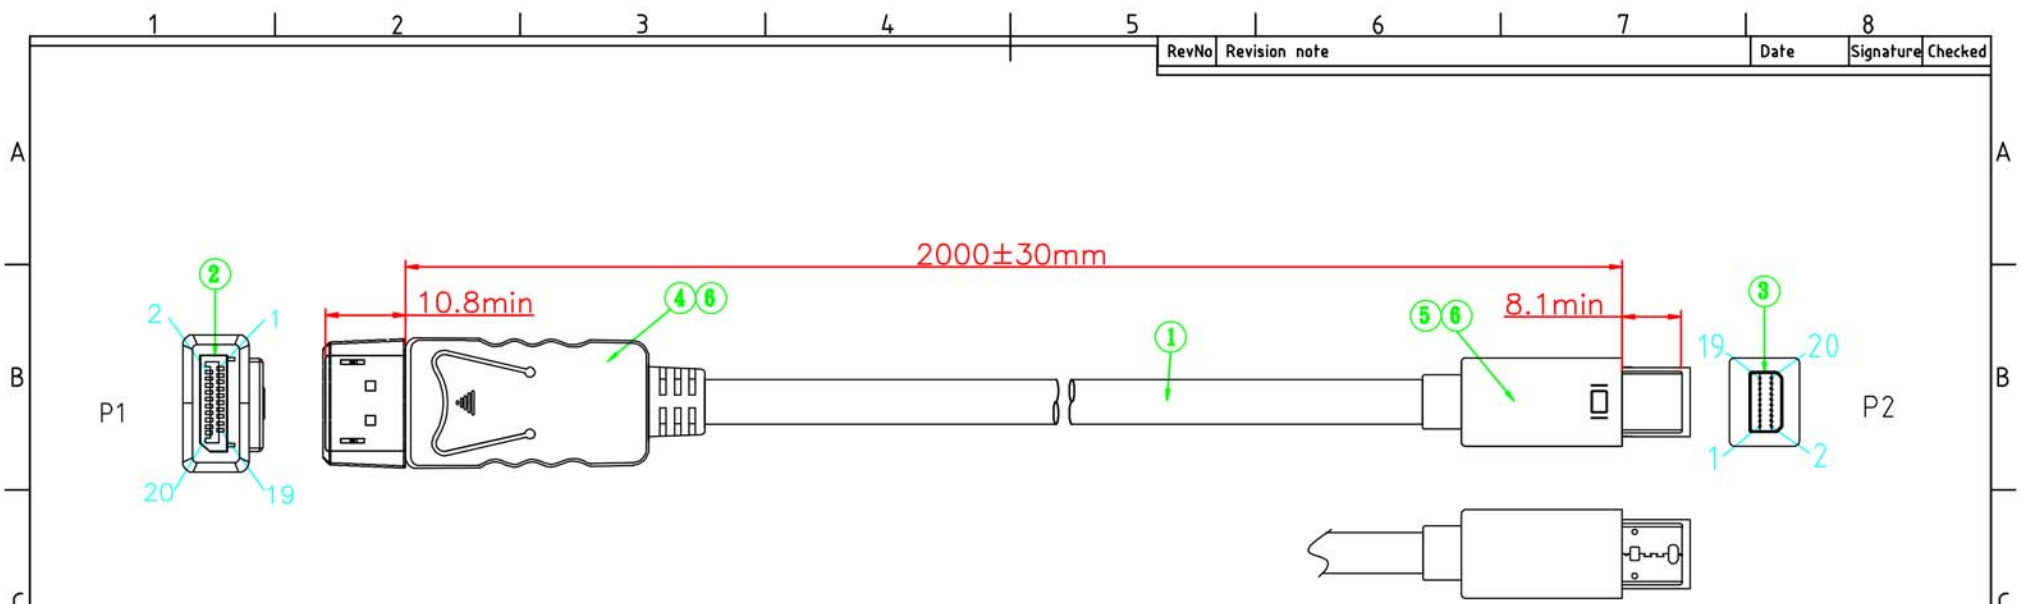

RevNo	Revision note	Date	Signature	Checked
-------	---------------	------	-----------	---------

PIN OUT

NOTES:

- 1:100% short,open and miss wire test.
- 2:HD-TV:4K*2K,60HZ
- 3:Marking:DisplayPort Cable E***** AWG STYLE 20276 80c 30V VW-1
- 4:RoHS & REACH Compliant.

⑥	OUTER MOULDED	BLACK 45P PVC	0.028	KG
⑤	SHELL	ABS OUTER COVER FOR MDP MALE,BLACK	1	PCS
④	SHELL	ABS OUTER COVER FOR DP MALE,HOOK TYPE,BLACK	1	PCS
③	CONNECTOR	MINI DISPLAYPORT MALE,WHITE INSULATOR,GOLD PLATED PIN AND SHELL	1	PCS
②	CONNECTOR	DP MALE,HOOK TYPE,GOLD PLATED CONTACTS AND SHELL,BLACK INSULATION	1	PCS
①	CABLE	(1P*7/0.08TC+D+FAM)*5C+7/0.08TC*5C+AL+D+B,JACKET:BLACK PVC,OD:4.8±0.2MM	2000	MM
NO.	MATERIAL	DESCRIPTION	QTY.	UNIT

Ltemref	Quantity	Title/Name,designation,material,dimension etc	Article No./Reference		
Designed by	Checked by	Approved by - date JUL 21.2016	File name	Date JUL 21.2016	Scale FREE
ANGLE:			DP M TO MDP M,BLACK,2M		
UNIT:MM			26-7188	Edition 1	Sheet 1/1