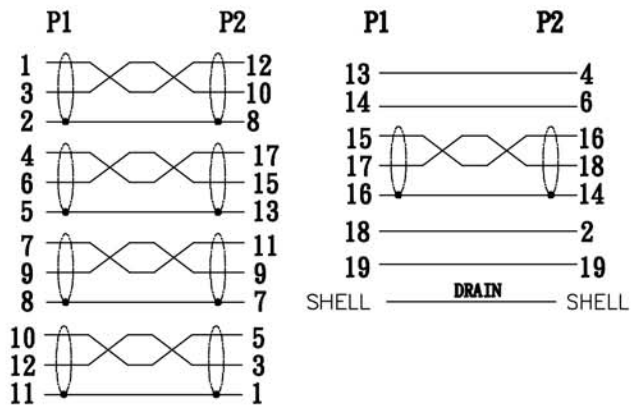

RevNo	Revision note	Date	Signature	Checked
-------	---------------	------	-----------	---------

PIN OUT

NOTES:

- 1:100% short,open and miss wire test.
- 2:HD-TV:4K*2K,60HZ
- 3:Marking:DisplayPort Cable E***** AWG STYLE 20276 80c 30V VW-1
- 4:RoHS & REACH Compliant.

⑥	OUTER MOULDED	BLACK 45P PVC	0.028	KG
⑤	SHELL	ABS OUTER COVER FOR MDP MALE,BLACK	1	PCS
④	SHELL	ABS OUTER COVER FOR DP MALE,HOOK TYPE,BLACK	1	PCS
③	CONNECTOR	MINI DISPLAYPORT MALE,WHITE INSULATOR,GOLD PLATED PIN AND SHELL	1	PCS
②	CONNECTOR	DP MALE,HOOK TYPE,GOLD PLATED CONTACTS AND SHELL,BLACK INSULATION	1	PCS
①	CABLE	(1P*7/0.08TC+D+FAM)*5C+7/0.08TC*5C+AL+D+B,JACKET:BLACK PVC,OD:4.8±0.2MM	2000	MM
NO.	MATERIAL	DESCRIPTION	QTY.	UNIT

Ltemref	Quantity	Title/Name,designation,material,dimension etc	Article No./Reference		
Designed by	Checked by	Approved by - date JUL 21.2016	File name	Date JUL 21.2016	Scale FREE
ANGLE:			DP M TO MDP M,BLACK,2M		
UNIT:MM			26-7188	Edition 1	Sheet 1/1