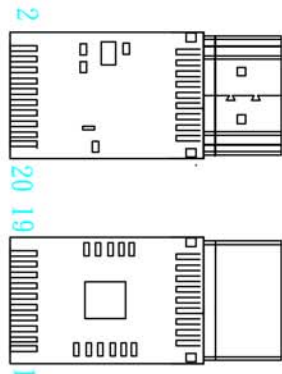

**PIN OUT**

**NOTES:**

- 1:100% short,open and miss wire test.
- 2:HD-TV:1080P,60HZ
- 3:Marking:CONNEKT GEAR DisplayPort Cable  
E\*\*\*\*\* AWM STYLE 20276 80c 30V VW-1
- 4:RoHS & REACH Compliant.

⑤	OUTER MOULDED	BLACK 45P PVC	0.028	KG
④	INNER MOULDED	LDPE	0.021	KG
③	CONNECTOR	MINI DISPLAYPORT MALE,WHITE INSULATOR,GOLD PLATED PIN,NI-PLATED SHELL	1	PCS
②	CONNECTOR	HDMI A TYPE/M WITH PCBA+(PS8121E),BLACK INSULATOR,NICKEL PLATED SHELL, GOLD PLATED PIN	1	PCS
①	CABLE	32AWG(1P*7/0.08TC+D+FAM)*5C+7/0.08TC*5C+ADB+PVC,BLACK OD:5.0±0.2MM	2000	MM
NO.	MATERIAL	DESCRIPTION	QTY.	UNIT

Ltemref	Quantity	Title/Name,designation,material,dimension etc		Article No./Reference	
Designed by	Checked by	Approved by - date	File name	Date	Scale
		JAN 27.2016	MDP M -HDMI AM 0.5M	JAN 27.2016	FREE
MDP M TO HDMI AM,BLACK,0.5M					
				Edition	Sheet
				1	1/1