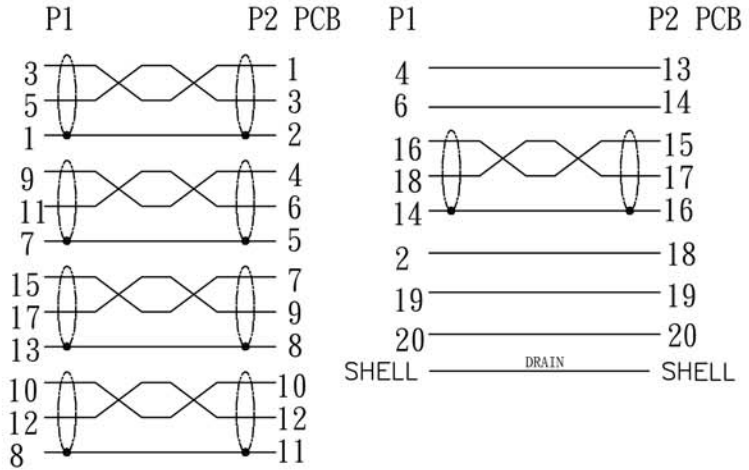

**PIN OUT**

**NOTES:**

- 1:100% short,open and miss wire test.
- 2:HD-TV:1080P,60HZ
- 3:Marking:CONNEKT GEAR DisplayPort Cable  
E\*\*\*\*\* AWM STYLE 20276 80c 30V VW-1
- 4:RoHS & REACH Compliant.

⑤	OUTER MOULDED	BLACK 45P PVC	0.028	KG
④	INNER MOULDED	LDPE	0.021	KG
③	CONNECTOR	MINI DISPLAYPORT MALE,WHITE INSULATOR,GOLD PLATED PIN,NI-PLATED SHELL	1	PCS
②	CONNECTOR	HDMI A TYPE/M WITH PCBA+(PS8121E),BLACK INSULATOR,NICKEL PLATED SHELL, GOLD PLATED PIN	1	PCS
①	CABLE	32AWG(1P*7/0.08TC+D+FAM)*5C+7/0.08TC*5C+ADB+PVC,BLACK OD:5.0±0.2MM	2000	MM
NO.	MATERIAL	DESCRIPTION	QTY.	UNIT