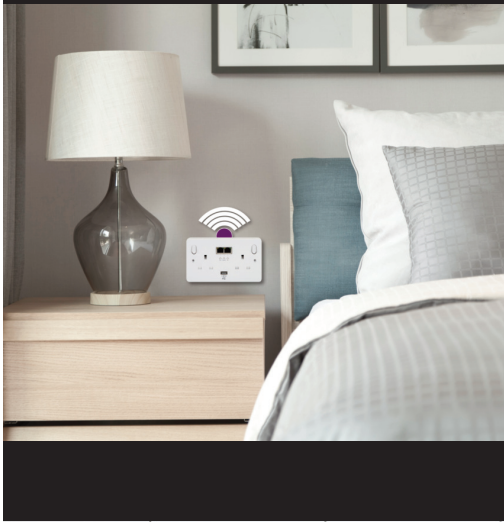

WiFi CONNKT

Wall Sockets Featuring...

WiFi

Network
Ports

Powerline
Technology

USB
Charging

INNOVATION that exceeds **EXPECTATION**

Eliminate all your WiFi weak spots and network drops by utilising your existing electrical wiring to create a cost effective network. Access internet and share information throughout your home or small office.

simply... safely... **SECURELY**

all in one SOLUTION...

- ✓ Powerline Network Connection
- ✓ WiFi Extend Mode (SSID Repeat)
- ✓ Access Point Mode
- ✓ USB Charging Port
- ✓ Full Parental Control
- ✓ Built-in Security

...all in one SOCKET

DISTANCE
UP TO 300m
 Ring main circuit
UP TO 15m
 WiFi connection

SPEED
UP TO 500Mbps
 Ring main circuit
UP TO 300Mbps
 WiFi connection

NETWORKING WITHOUT THE COMPLICATED WIRING

- Create an internet connection using any double wall socket installed in your home or office.
- Connect your devices such as; Tablet PC's, Smartphones, Computers, Printers, Games Consoles etc. to your network.
- Choose between a wired and or wireless network.
- Low degradation of connection or signal strength.
- Easily extend your network - simply install additional WiFi CONNEKT Add-On Sockets where necessary (Add-On Sockets are sold separately).

SEAMLESS WIFI (SSID MODE)

- Move from room to room without suffering signal drop!
- 2.4 GHz single band frequency.
- Each wall socket acts as a WiFi Extender/Repeater (SSID) or access point.
- Move around your surroundings without having to reconnect to the network or suffer a drop in signal.
- Add-On Sockets auto-detect each other.
- No drivers or lengthy configuration process.
- WEP, WPA/WPA2, 128 BIT AES Encryption, active security against unauthorised access for excellent network and data protection.