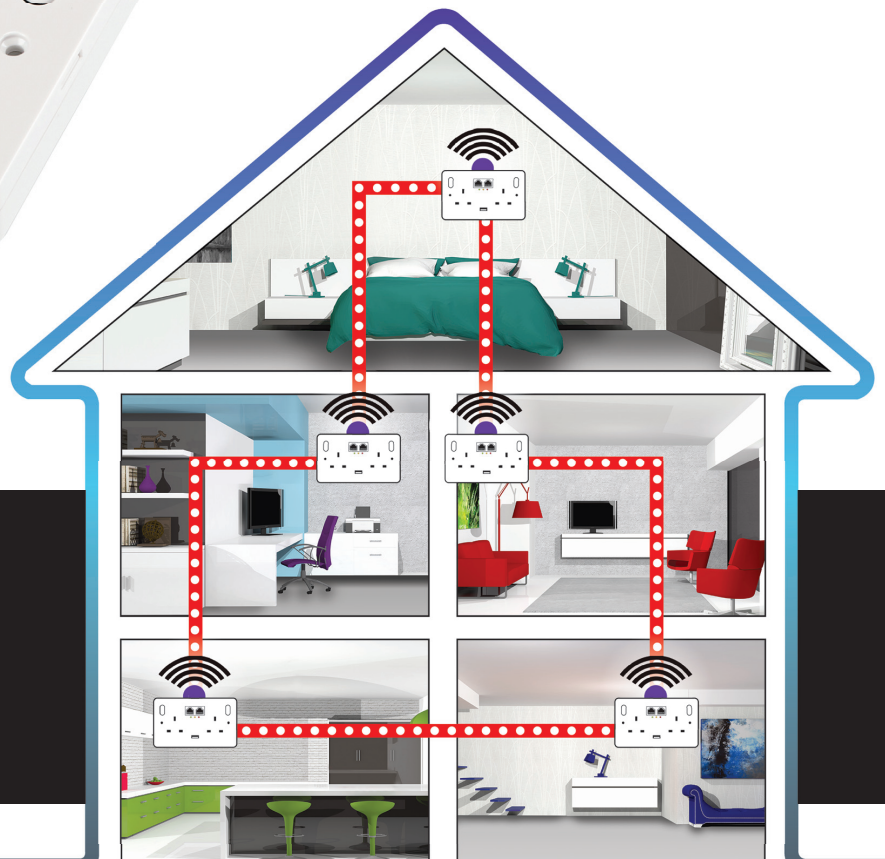

WiFi CONNKT

Wall Sockets Featuring...

WiFi

Network
Ports

Powerline
Technology

USB
Charging

INNOVATION that exceeds **EXPECTATION**

Eliminate all your WiFi weak spots and network drops by utilising your existing electrical wiring to create a cost effective network. Access internet and share information throughout your home or small office.

simply... safely... **SECURELY**

all in one SOLUTION...

- ✓ Powerline Network Connection
- ✓ WiFi Extend Mode (SSID Repeat)
- ✓ Access Point Mode
- ✓ USB Charging Port
- ✓ Full Parental Control
- ✓ Built-in Security

...all in one SOCKET

DISTANCE
UP TO 300m
 Ring main circuit
UP TO 15m
 WiFi connection

SPEED
UP TO 500Mbps
 Ring main circuit
UP TO 300Mbps
 WiFi connection

NETWORKING WITHOUT THE COMPLICATED WIRING

- Create an internet connection using any double wall socket installed in your home or office.
- Connect your devices such as; Tablet PC's, Smartphones, Computers, Printers, Games Consoles etc. to your network.
- Choose between a wired and or wireless network.
- Low degradation of connection or signal strength.
- Easily extend your network - simply install additional WiFi CONNEKT Add-On Sockets where necessary (Add-On Sockets are sold separately).

SEAMLESS WIFI (SSID MODE)

- Move from room to room without suffering signal drop!
- 2.4 GHz single band frequency.
- Each wall socket acts as a WiFi Extender/Repeater (SSID) or access point.
- Move around your surroundings without having to reconnect to the network or suffer a drop in signal.
- Add-On Sockets auto-detect each other.
- No drivers or lengthy configuration process.
- WEP, WPA/WPA2, 128 BIT AES Encryption, active security against unauthorised access for excellent network and data protection.