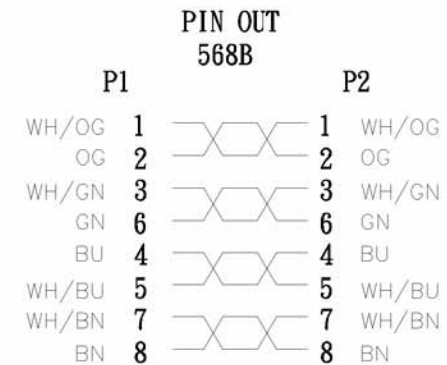

L	COLOR			
	BLUE	GREY	RED	YELLOW
0.5M	37-0005B	37-0005G 37-0005G/N	37-0005R	37-0005Y
1.0M	37-0010B	37-0010G 37-0010G/N	37-0010R	37-0010Y
1.5M	37-0015B	37-0015G	37-0015R	37-0015Y
2.0M	37-0020B	37-0020G	37-0020R	37-0020Y
3.0M	37-0030B	37-0030G 37-0030G/N	37-0030R	37-0030Y
5.0M	37-0050B	31-0050G 31-0050G/N	37-0050R	31-0050Y
7.0M	37-0070B	37-0070G 37-0070G/N	37-0070R	37-0070Y
10M	31-0100B	31-0100G 31-0100G/N	31-0100R	31-0100Y

NOTES:

1:100% short,open and miss wire test.

2:Cable marking:4 Pairs 26AWG LSZH CAT6a Verified For Gigabit Ethernet RoHS & REACH Compliant 7822851

③	OUTER MOULDED	70P PVC,THE COLOR ACCORDING TO CABLE COLOR	0.018	KG
②	CONNECTOR	SSTP CAT6A 8P8C TRANSPARENT PC HEAD,THE PIN FOR GOLD PLATED 3U", NICKEL PLATED SHELL	2	PCS
①	CABLE	SSTP CAT6A[1P*26AWG(7/0.16)BC]*4C,JACKET:LSZH,OD:6.2±0.2MM	L	M
NO.	MATERIAL	DESCRIPTION	QTY.	UNIT

Ltemref	Quantity	Title/Name,designation,material,dimension etc			Article No./Reference	
Designed by	Checked by	Approved by - date	File name	Date	Scale	
		JUL 27 2015	SSTP CAT6A	JUL 27 2015	FREE	
ANGLE:				SSTP CAT6A RJ45,568B,LSZH JACKET,BC		
UNIT MM				37-xxxxxx	Edition	Sheet
			1	1/1		